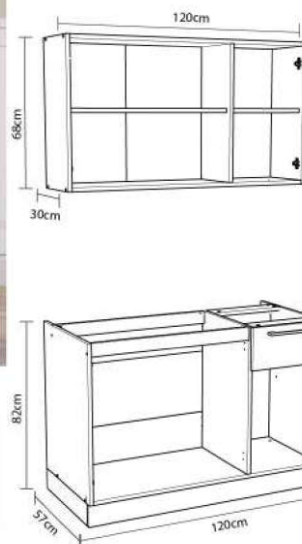

COMFORT 120

Worktop 38 mm

1 Kitchen Comfort 120
snow oak ID **713246**
artisan ID **713163**

2 Optional element V60A
snow oak ID **712046**
artisan ID **711063**

Corps Front

55cm
Corps depth of
lower elements

18 mm
Chipboard

PVC
Adjustable
stands

ABS
1 mm
Edge band