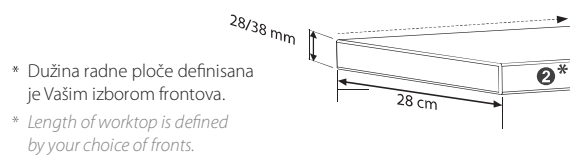

IN MDF kuhinja sa pultom / IN MDF kitchen with counter

PREMIUM QUALITY
MADE IN SERBIA

- ❶ Par bočnih stranica: 114x28x2,5 cm ID BSTRPULTA09
Pair of sides: 114x28x2,5 cm
- ❷ Radna ploča pulta: 28 / 38mm (sa pripadajućim leđima)
Desk top panel: 28 / 38mm (with its back panels)
- ❸ Front: 40x101 cm / Front: 40x101 cm ID FR40**
- ❹ Front: 30x101 cm / Front: 30x101 cm ID FR30**