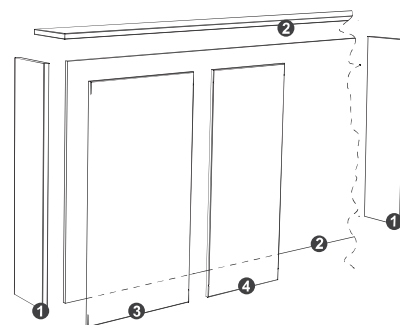

IN MDF kuhinja sa pultom / IN MDF kitchen with counter

PREMIUM QUALITY
MADE IN SERBIA

- ❶ Par bočnih stranica: 114x28x2,5 cm ID BSTRPULTA09
Pair of sides: 114x28x2,5 cm
- ❷ Radna ploča pulta: 28 / 38mm (sa pripadajućim leđima)
Desk top panel: 28 / 38mm (with its back panels)
- ❸ Front: 40x101 cm / Front: 40x101 cm ID FR40**
- ❹ Front: 30x101 cm / Front: 30x101 cm ID FR30**