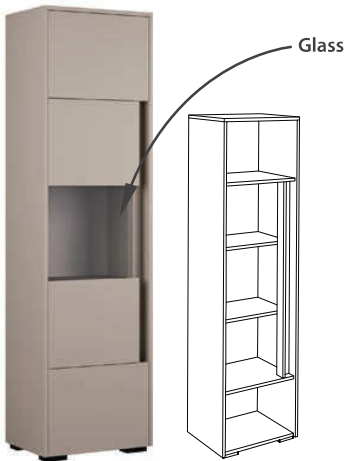

TREVISO

Showcase-high
54 x 39 x 194 cm
ID 8003**

Cupboard
95 x 39 x 89 cm
ID 8002**

Club table
90 x 60 x 40 cm
ID 8004**

TV stand
184,5 x 45 x 39 cm
ID 8001**

Shelf
162 x 24 x 127 cm
ID 8005**

NOTE: The complete code of an element is obtained by replacing stars ** with two digits of the displayed pattern.

64 Artisan/Grey

53 White marbel/Stone gray

PREMIUM QUALITY
MADE IN SERBIA