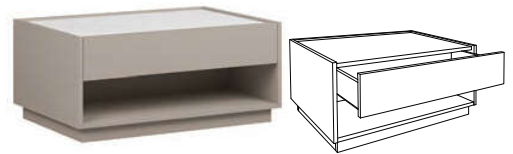

TREVISO

Showcase-high
54 x 39 x 194 cm
ID 8003**

Cupboard
95 x 39 x 89 cm
ID 8002**

Club table
90 x 60 x 40 cm
ID 8004**

TV stand
184,5 x 45 x 39 cm
ID 8001**

Shelf
162 x 24 x 127 cm
ID 8005**

NOTE: The complete code of an element is obtained by replacing stars ** with two digits of the displayed pattern.