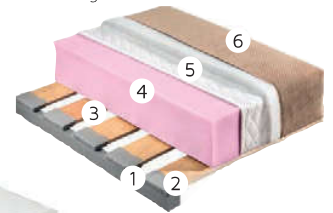

TRIPLE SETS

SOFT NEW

Armchair
84 x 110 x 90 cm

Sleeping area
196 x 84 cm

Loveseat
124 x 110 x 90 cm

Sleeping area
196 x 124 cm

Three-seater
160 x 110 x 90 cm

Sleeping area
196 x 160 cm

Seat's cross-cut

1. Steel frame
2. Rubberized latoflex slat support
3. Latoflex slats
4. PU foam 25 kg/m³ – 10 cm
5. Mattress cover (spanbond 60 g/m² + polyester fiber 30 g/m² + spanbond 12 g/m²)
6. Removable cover (fabric + polyester fiber 300 g/m² + spanbond 30 g/m²)

Bed storage Box (loveseat)
70x48x24 cm

Bed storage Box (three-seater)
105x48x24 cm

Triple set Petra Bronze **1** Pillows Petra Wine **1** Triple set Petra Gray **2** Pillows Petra Move **2** *Fabric (Polyester 80%, cotton 20%)

SOFT NEW TRIPLE SETS

Name	Dimensions (cm)				Transportation				Inside materials				Equipment							
	Length	Width	Depth	Height	Seat height	Seat depth	Sleeping area	Weight (kg)	Collete No	Collete dimension (cm)	Volume (m ³)	Seat	Back	Sleeping area	Construction	Sleeping function	Bed storage Box	Legs	Back rest Pillows	Small Pillows
Three-seater	160	110	/	90	44	60	196x160	48	1	162 x 112 x 92	1,67	PU foam Latoflex	PU foam Latoflex	PU foam Latoflex	Steelframe, latoflex, plywood	Yes	Optional	Steel legs part of construction	No	3 pcs
Bed storage Box	105	48	20	24	/	/	/	10	1	106 x 49 x 26	0,13	/	/	/	Beech, laminated chipboard 18 mm, HDF	/	Yes	/	/	/
Loveseat	124	110	/	90	44	60	196x124	40	1	126 x 112 x 92	1,30	PU foam Latoflex	PU foam Latoflex	PU foam Latoflex	Steelframe, latoflex, plywood	Yes	Optional	Steel legs part of construction	No	2 pcs
Bed storage Box	70	48	20	24	/	/	/	8	1	71 x 49 x 26	0,08	/	/	/	Beech, laminated chipboard 18 mm, HDF	/	Yes	/	/	/
Armchair	84	110	/	90	44	60	196x84	30	1	86 x 112 x 92	0,89	PU foam Latoflex	PU foam Latoflex	PU foam Latoflex	Steelframe, latoflex, plywood	Yes	No	Steel legs part of construction	No	1 pc