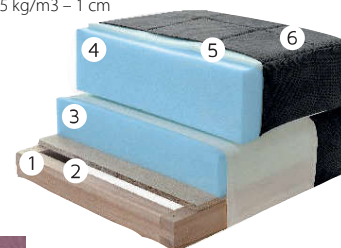

LIVING NEW

Armchair
118x104x83 cm
Sleeping area
195x73cm

Loveseat
163x104x83cm
Sleeping area
195x118cm

Seat's cross-cut

1. Beech/Plywood frame
2. Chipboard 10 mm
3. PU foam 25 kg/m3 – 7 cm
4. PU foam 25 kg/m3 – 12 cm
5. PU foam 25 kg/m3 – 1 cm
6. Fabric

Three-seater
200x104x83 cm
Sleeping area
195x155 cm

* Fabric (Polyester 80%, cotton 20%)

LIVING NEW TRIPLE SET

Dimensions (cm)							Transportation				Inside materials				Equipment				
Name	Length	Width	Height	Seat height	Seat depth	Sleeping area	Weight (kg)	Collete No	Collete dimension (cm)	Volume (m ³)	Seat	Back	Sleeping area	Construction	Sleeping function	Bed storage Box	Legs	Back rest Pillows	Small Pillows
Three-seater	200	104	83	48	60	195x155	63 35 5	3	202 x 106 x 67 158 x 96 x 23 79 x 67 x 37	1,98	PU foam	PU foam	PU foam	Beech,Poplar Chipboard 10,16,18mm Plywood, HDF	Yes	Yes	Wooden 4pcs	2 pcs	3 pcs
Loveseat	163	104	83	48	60	195x118	55 28 4	3	165 x 106 x 67 121 x 96 x 23 60 x 67 x 37	1,65	PU foam	PU foam	PU foam	Beech,Poplar Chipboard 10,16,18mm Plywood, HDF	Yes	Yes	Wooden 4pcs	2 pcs	3 pcs
Armchair	118	104	83	48	60	195x73	44 17 2,5	3	120 x 106 x 67 76 x 96 x 23 74x40 x 37	1,21	PU foam	PU foam	PU foam	Beech,Poplar Chipboard 10,16,18mm Plywood, HDF	Yes	Yes	Wooden 4pcs	1 pc	1 pc