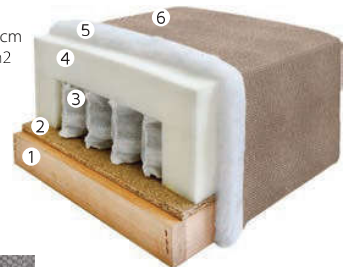

PERLA

Decorative pillows
35 x 35 cm

Sofa bed
236 x 98 x 78 cm

Seat's cross-cut:

1. Beech/Plywood frame
2. Chipboard 10 mm
3. Pocket spring 8 cm
4. PU foam 28 kg/m³ – 6 cm
5. Polyester fiber 100 g/m²
6. Fabric

Sleeping area
200 x 145 cm

Sofa bed and big pillows Metro 11 **1**

Small pillows Metro 59 **1**

Sofa bed and big pillows Metro 90 **2**

Small pillows Metro 75 **2**

Sofa bed and big pillows Metro 75 **3**

Small pillows Metro 87 **3**

*Fabric (Polyester 100%)

PERLA SOFA BED

Dimensions (cm)							Transportation				Inside materials					Equipment				
Name	Length	Width	Height	Seat height	Seat depth	Sleeping area	Weight (kg)	Collete No	Collete dimension (cm)	Volume (m ³)	Seat	Back	Sleeping area	Construction	Orientation	Sleeping function	Bed storage Box	Legs	Back rest Pillows	Small Pillows
Perla Sofa bed	236	98	78	47	75	200x145	55/45	2	203x79x39 201x71x41	1,22	PU foam Pocket spring	PU foam Pocket spring chopped sponge	PU foam Pocket spring	Beech, Poplar Chipboard 10,16, 18mm HDF	/	Yes	Yes	Wooden 2+4 pcs	2 pcs	2 pcs