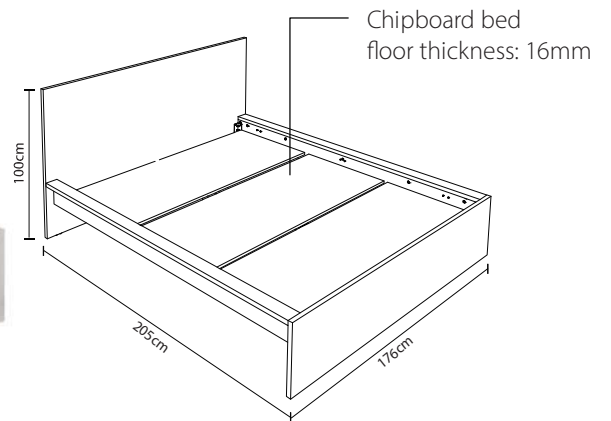

LINEA

**Bed**

176 x 205 x 100 cm

**Sleeping area**

160 x 200 cm

Chipboard bed floor is included in the price.

ID **810163** ID **810246**  
artisan snow oak

**Set of two bed drawers**

99,5 x 60 x 27 cm

ID **810363** ID **810346**  
artisan snow oak

Bed

Snow oak Artisan

Drawers

Snow oak Artisan

Corps White