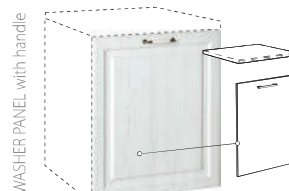

RUSTIC D40 3F B
40x60x85cm
ID KD403FB43

RUSTIC D60 3F B
60x60x85cm
ID KD603FB43

RUSTIC D80 3F B
80x60x85cm
ID KD803FB43

RUSTIC D60 R
60x60x85cm
ID KD60R43

DISHWASHER PANEL with handle

RUSTIC MASK 45x72
45x72x1,9cm
ID KMAS457243

DISHWASHER PANEL

RUSTIC MASK 60x60
60x60x1,9cm
ID KMAS606043

Worktop is an extra order!

DISHWASHER PANEL with handle

RUSTIC MASK 60x72
60x72x1,9cm
ID KMAS607243

Kitchen production quality award winner!

SLOW MOTION