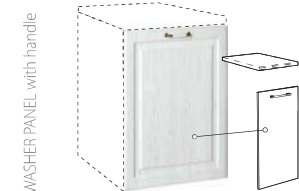

RUSTIC D40 3F B
40x60x85cm
ID KD403FB43

RUSTIC D60 3F B
60x60x85cm
ID KD603FB43

RUSTIC D80 3F B
80x60x85cm
ID KD803FB43

RUSTIC D60 R
60x60x85cm
ID KD60R43

DISHWASHER PANEL with handle

RUSTIC MASK 45x72
45x72x1,9cm
ID KMAS457243

DISHWASHER PANEL

RUSTIC MASK 60x60
60x60x1,9cm
ID KMAS606043

Worktop is an extra order!

DISHWASHER PANEL with handle

RUSTIC MASK 60x72
60x72x1,9cm
ID KMAS607243

Kitchen production quality award winner!

SLOW MOTION