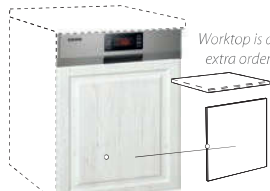

RUSTIC D40 3F B
40x60x85cm
ID KD403FB43

RUSTIC D60 3F B
60x60x85cm
ID KD603FB43

RUSTIC D80 3F B
80x60x85cm
ID KD803FB43

RUSTIC D60 R
60x60x85cm
ID KD60R43

DISHWASHER PANEL with handle

RUSTIC MASK 45x72
45x72x1,9cm
ID KMAS457243

DISHWASHER PANEL

RUSTIC MASK 60x60
60x60x1,9cm
ID KMAS606043

Worktop is an extra order!

DISHWASHER PANEL with handle

RUSTIC MASK 60x72
60x72x1,9cm
ID KMAS607243

Kitchen production quality award winner!

SLOW MOTION