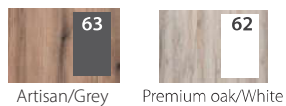

NOTE: The complete code of an element is obtained by replacing stars \*\* with two digits of the displayed pattern.

KALIOPA

WARDROBES WITH UPGRADE