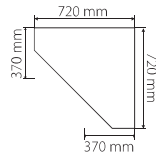

CUPBOARDS

ROMA

Roma 1
75x37x95cm
ID 1401**

Roma 3
112,5x37x95cm
ID 1403**

Roma RU
72/37 x 72/37 x 95cm
ID 1407**

Roma 4
75x52x80cm
ID 1404**
except oak (ID 140512)

MIRROR MONIKA

dimensions: 65 x 70 cm

ID 363009
white gloss

ID 363012
oak

ID 363046
snow oak

ID 363063
artisan

NOTE: The complete code of an element is obtained by replacing stars ** with two digits of the displayed pattern.