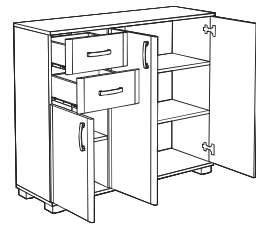

CUPBOARDS

ROMA

Roma 1
75x37x95cm
ID 1401**

Roma 3
112,5x37x95cm
ID 1403**

Roma RU
72/37 x 72/37 x 95cm
ID 1407**

Roma 4
75x52x80cm
ID 1404**
except oak (ID 140512)

MIRROR MONIKA

dimensions: 65 x 70 cm