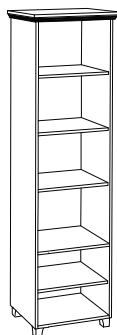

CONTEMPO

Wardrobe
60x39x209cm
ID 7501**

Shoe cabinet
80x39x98,5cm
ID 7504**

Hanger
60x5,5x137,5cm
ID 7502**

Small cupboard
60x39x59,5cm
ID 7503**

Mirror
80x5,5x103cm
ID 7505**

NOTE: The complete code of an element is obtained by replacing stars ** with two digits of the displayed pattern.