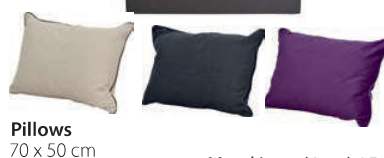

# KORLEONE

Elements (bed base, headboard, legs) are purchased separately

**Headboard TYPE A**  
9 x 163 x 120 cm

**Headboard TYPE C**  
9 x 165 x 120 cm  
9 x 145 x 120 cm

**Bed Korleone**

200 x 160 x 120 cm  
200 x 140 x 120 cm

\*Fabric (Polyester 100%) + Artificial leather (Polyester 100%)

**Sleeping area**  
200 x 140 cm  
200 x 160 cm

**Pillows**  
70 x 50 cm

**Metal Legs (4pcs) 15cm**

**Wooden Legs (4pcs) 15cm**

**Mattress cross-section:**