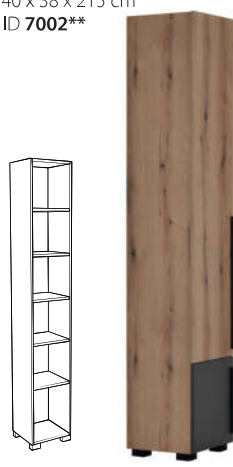

LEONIDAS

Wardrobe 80
80 x 38 x 215 cm
ID 7001**

Wardrobe 40
40 x 38 x 215 cm
ID 7002**

Hanger with cupboard 80
80 x 38 x 215 cm
ID 7004**

Hanger with cupboard 40
40 x 38 x 215 cm
ID 7005**

Upgrade 80
80 x 38 x 45 cm
ID 7007**

Upgrade 40
40 x 38 x 45 cm
ID 7006**

Shelf with mirror
80 x 20 x 123 cm
ID 7008**

Cupboard 80
80 x 38 x 92 cm
ID 7003**

Artisan/Gray

Premium oak/White

AUSTRIA
High gloss

LEONIDAS

Wardrobe 80
80 x 38 x 215 cm
ID 7001**

Wardrobe 40
40 x 38 x 215 cm
ID 7002**

Hanger with cupboard 80
80 x 38 x 215 cm
ID 7004**

Hanger with cupboard 40
40 x 38 x 215 cm
ID 7005**

Upgrade 80
80 x 38 x 45 cm
ID 7007**

Upgrade 40
40 x 38 x 45 cm
ID 7006**

Shelf with mirror
80 x 20 x 123 cm
ID 7008**

Cupboard 80
80 x 38 x 92 cm
ID 7003**

Artisan/Gray

Premium oak/White

LEONIDAS WITH UPGRADE

LEONIDAS