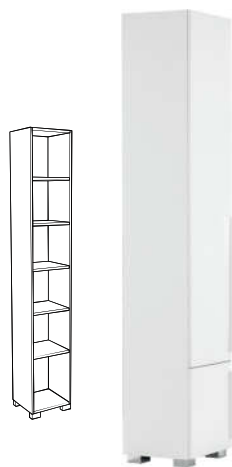

LEONIDAS

Wardrobe 80
80 x 38 x 215 cm
ID 7001**

Wardrobe 40
40 x 38 x 215 cm
ID 7002**

Hanger with cupboard 80
80 x 38 x 215 cm
ID 7004**

Hanger with cupboard 40
40 x 38 x 215 cm
ID 7005**

Upgrade 80
80 x 38 x 45 cm
ID 7007**

Upgrade 40
40 x 38 x 45 cm
ID 7006**

Shelf with mirror
80 x 20 x 123 cm
ID 7008**

Cupboard 80
80 x 38 x 92 cm
ID 7003**

Artisan/Gray

Premium oak/White

AUSTRIA
High gloss

LEONIDAS

Wardrobe 80
80 x 38 x 215 cm
ID 7001**

Wardrobe 40
40 x 38 x 215 cm
ID 7002**

Hanger with cupboard 80
80 x 38 x 215 cm
ID 7004**

Hanger with cupboard 40
40 x 38 x 215 cm
ID 7005**

Upgrade 80
80 x 38 x 45 cm
ID 7007**

Upgrade 40
40 x 38 x 45 cm
ID 7006**

Shelf with mirror
80 x 20 x 123 cm
ID 7008**

Cupboard 80
80 x 38 x 92 cm
ID 7003**

Artisan/Gray

Premium oak/White

LEONIDAS WITH UPGRADE

LEONIDAS