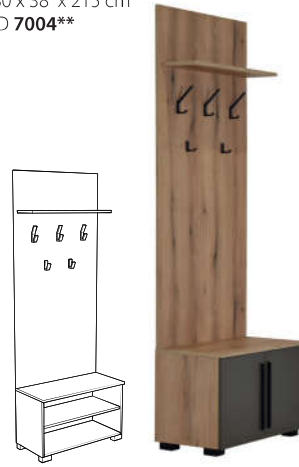

LEONIDAS

Wardrobe 80
80 x 38 x 215 cm
ID 7001**

Wardrobe 40
40 x 38 x 215 cm
ID 7002**

Hanger with cupboard 80
80 x 38 x 215 cm
ID 7004**

Hanger with cupboard 40
40 x 38 x 215 cm
ID 7005**

Upgrade 80
80 x 38 x 45 cm
ID 7007**

Upgrade 40
40 x 38 x 45 cm
ID 7006**

Shelf with mirror
80 x 20 x 123 cm
ID 7008**

Cupboard 80
80 x 38 x 92 cm
ID 7003**

Artisan/Gray

Premium oak/White

AUSTRIA
High gloss

LEONIDAS

Wardrobe 80
80 x 38 x 215 cm
ID 7001**

Wardrobe 40
40 x 38 x 215 cm
ID 7002**

Hanger with cupboard 80
80 x 38 x 215 cm
ID 7004**

Hanger with cupboard 40
40 x 38 x 215 cm
ID 7005**

Upgrade 80
80 x 38 x 45 cm
ID 7007**

Upgrade 40
40 x 38 x 45 cm
ID 7006**

Shelf with mirror
80 x 20 x 123 cm
ID 7008**

Cupboard 80
80 x 38 x 92 cm
ID 7003**

Artisan/Gray

Premium oak/White

LEONIDAS WITH UPGRADE

LEONIDAS