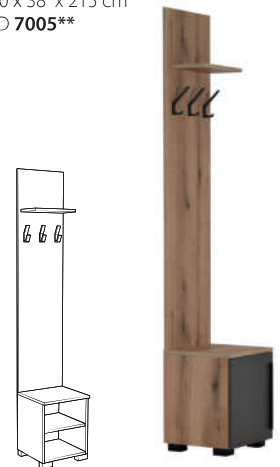

LEONIDAS

Wardrobe 80
80 x 38 x 215 cm
ID 7001**

Wardrobe 40
40 x 38 x 215 cm
ID 7002**

Hanger with cupboard 80
80 x 38 x 215 cm
ID 7004**

Hanger with cupboard 40
40 x 38 x 215 cm
ID 7005**

Upgrade 80
80 x 38 x 45 cm
ID 7007**

Upgrade 40
40 x 38 x 45 cm
ID 7006**

Shelf with mirror
80 x 20 x 123 cm
ID 7008**

Cupboard 80
80 x 38 x 92 cm
ID 7003**

Artisan/Gray

Premium oak/White

AUSTRIA
High gloss

LEONIDAS

Wardrobe 80
80 x 38 x 215 cm
ID 7001**

Wardrobe 40
40 x 38 x 215 cm
ID 7002**

Hanger with cupboard 80
80 x 38 x 215 cm
ID 7004**

Hanger with cupboard 40
40 x 38 x 215 cm
ID 7005**

Upgrade 80
80 x 38 x 45 cm
ID 7007**

Upgrade 40
40 x 38 x 45 cm
ID 7006**

Shelf with mirror
80 x 20 x 123 cm
ID 7008**

Cupboard 80
80 x 38 x 92 cm
ID 7003**

Artisan/Gray

Premium oak/White

LEONIDAS WITH UPGRADE

LEONIDAS