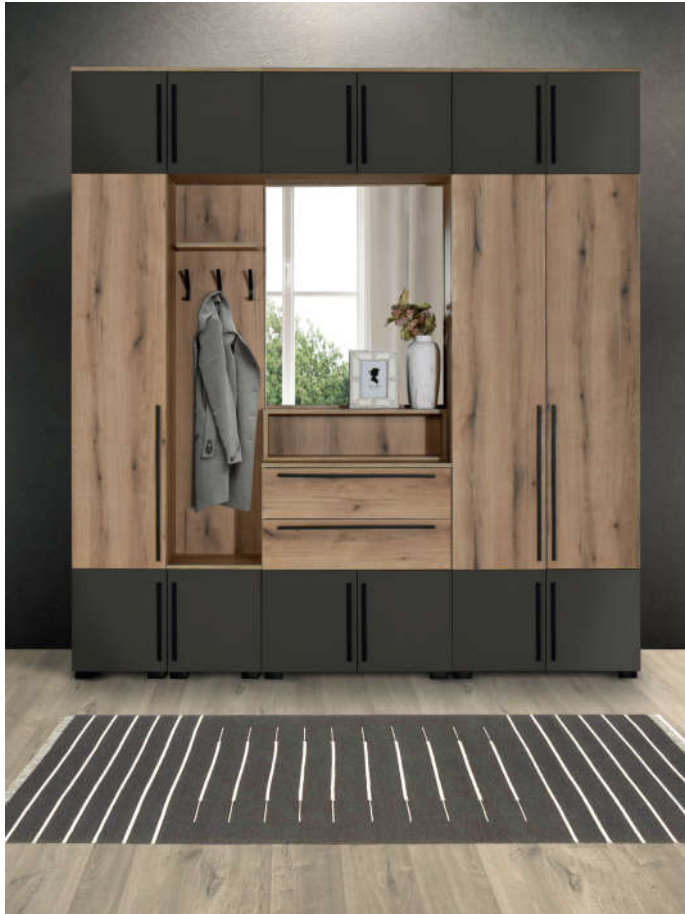

LEONIDAS

Wardrobe 80
80 x 38 x 215 cm
ID 7001**

Wardrobe 40
40 x 38 x 215 cm
ID 7002**

Hanger with cupboard 80
80 x 38 x 215 cm
ID 7004**

Hanger with cupboard 40
40 x 38 x 215 cm
ID 7005**

Upgrade 80
80 x 38 x 45 cm
ID 7007**

Upgrade 40
40 x 38 x 45 cm
ID 7006**

Shelf with mirror
80 x 20 x 123 cm
ID 7008**

Cupboard 80
80 x 38 x 92 cm
ID 7003**

Artisan/Gray

Premium oak/White

AUSTRIA
High gloss

LEONIDAS

Wardrobe 80
80 x 38 x 215 cm
ID 7001**

Shelf with mirror
80 x 20 x 123 cm
ID 7008**

Cupboard 80
80 x 38 x 92 cm
ID 7003**

Artisan/Gray

Premium oak/White

LEONIDAS WITH UPGRADE

LEONIDAS