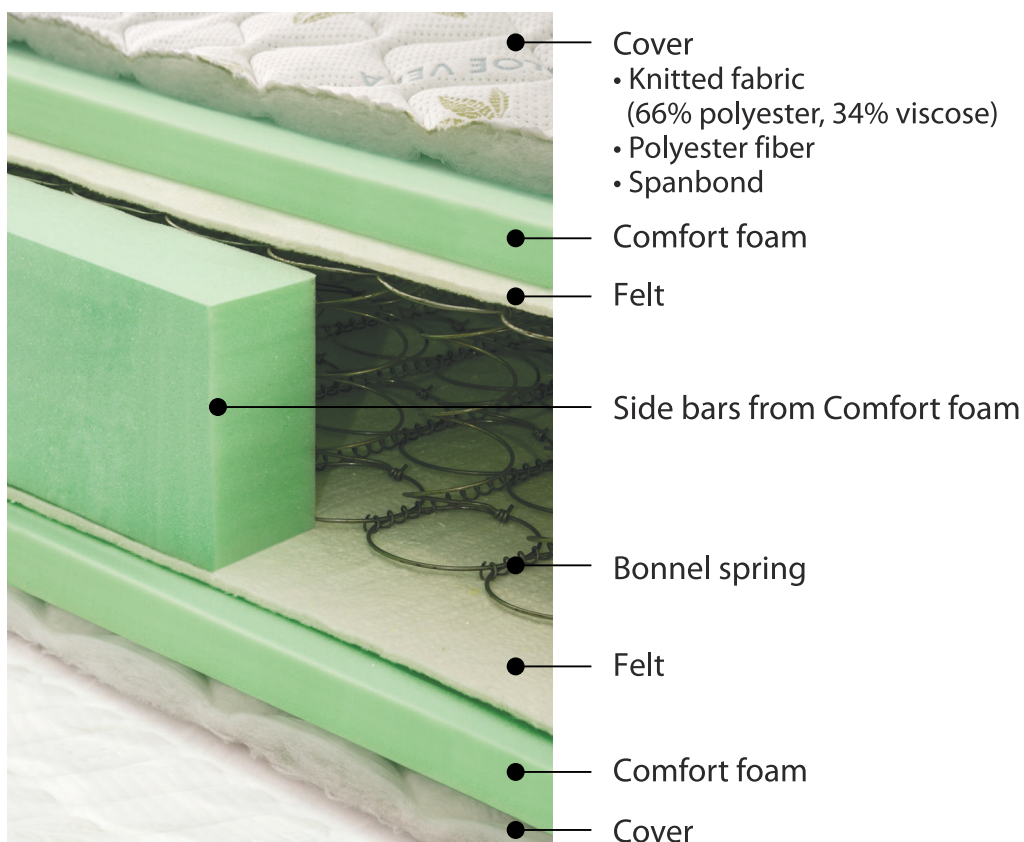

SIRENA

Height 26 cm

MATTRESSES WITH BONNEL SPRINGS

PRODUCTION DIMENSION

80x200	90x200	100x200	120x200	140x200	150x200	160x200	180x200
80x190	90x190			140x190		160x190	180x190