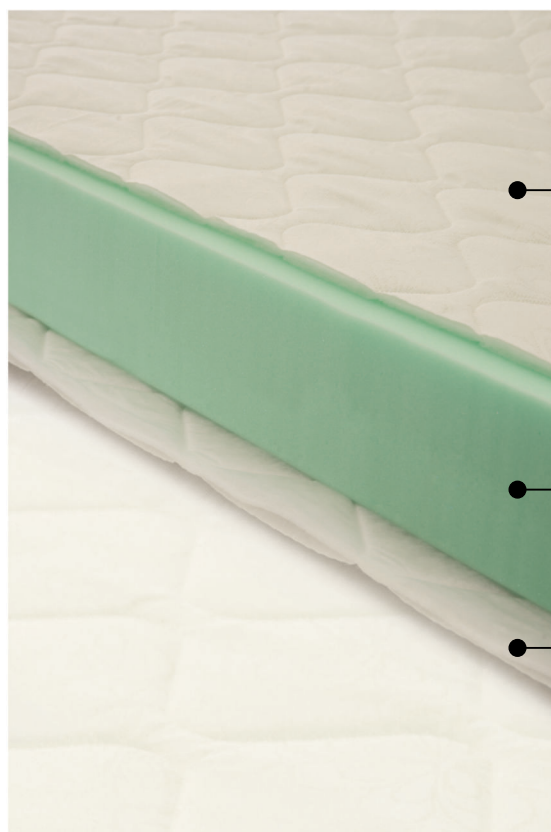

PRAKTIK

Height 16 cm

MATTRESSES WITH POLYURETHANE FOAM

- Cover
 - Cvilih fabric (63% polyester, 37% polypropylene)
 - Polyester fiber
 - Spanbond
- Comfort foam
- Cover

16

14

PRODUCTION DIMENSION

80x200	90x200
80x190	90x190