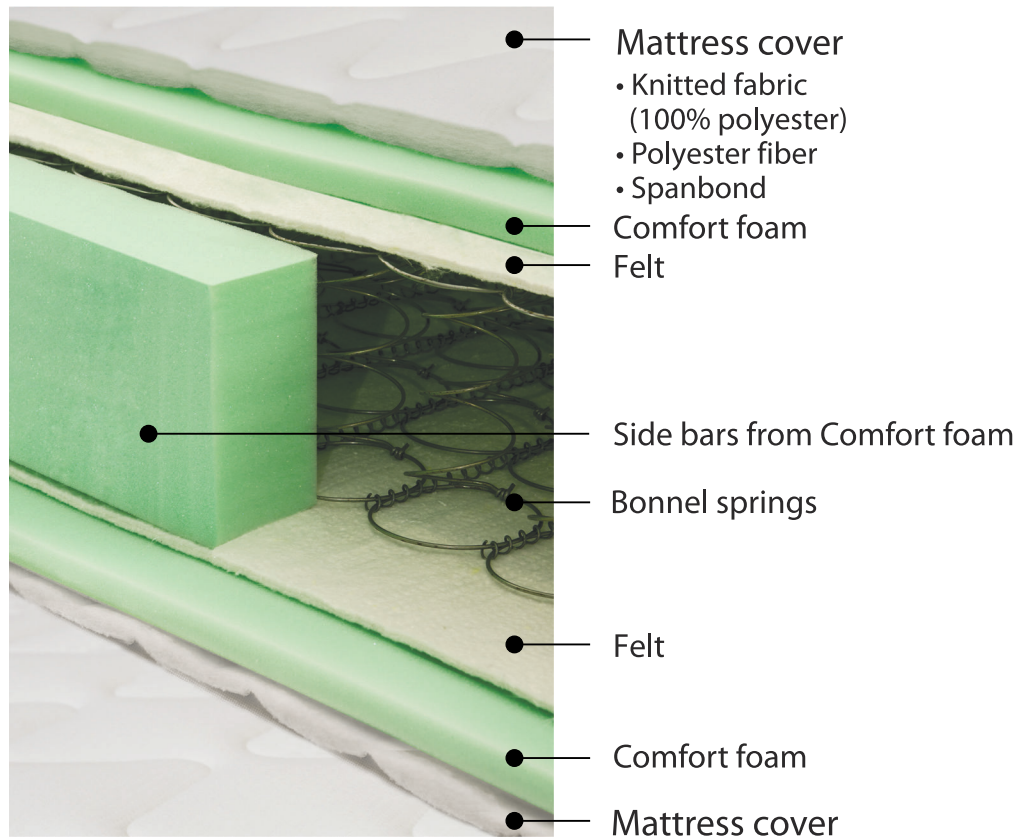

POLO

Height 22cm

MATTRESSES WITH BONNEL SPRINGS

22

18

PRODUCTION DIMENSION

80x200	90x200	140x200	160x200	180x200
80x190	90x190	140x190	160x190	180x190