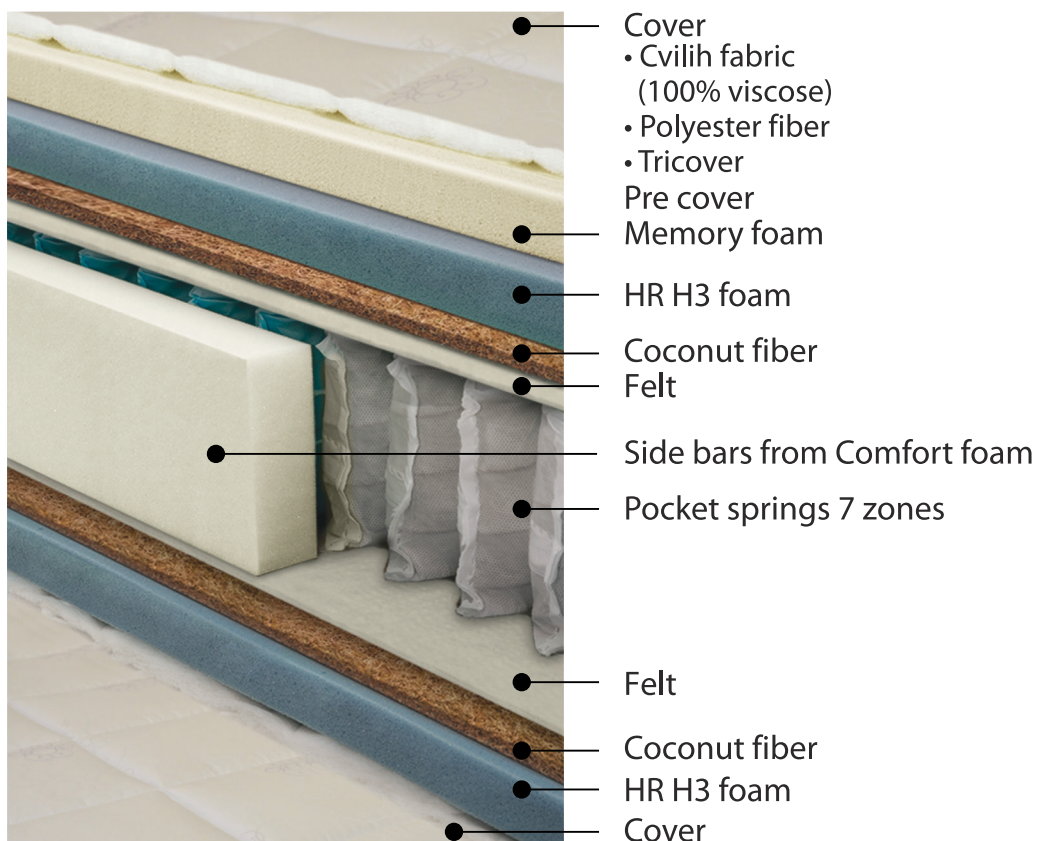

OLIMP

Height 32 cm

MATTRESSES WITH POCKET SPRINGS

PRODUCTION DIMENSION

80x200	90x200	100x200	120x200	140x200	150x200	160x200	180x200
80x190	90x190			140x190		160x190	180x190