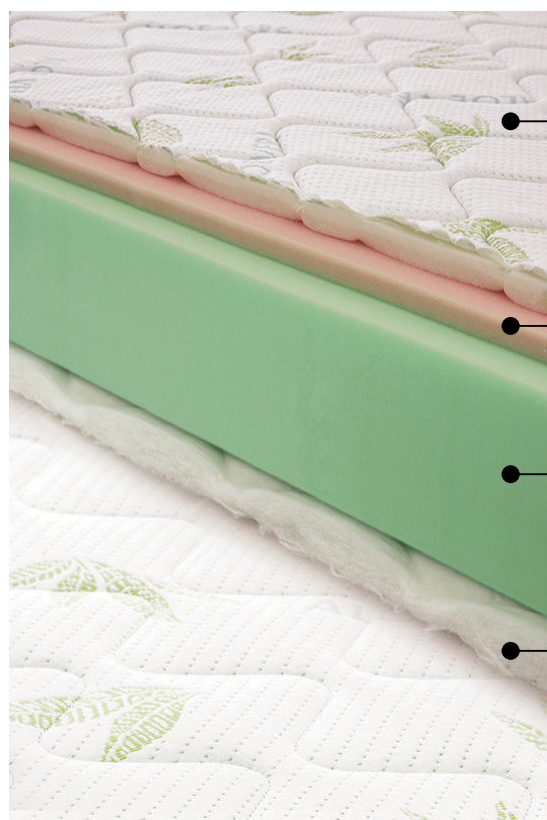

# MAXI

Height 20 cm

## MATTRESSES WITH POLYURETHANE FOAM

Cover

- Knitted fabric (66% polyester, 34% viscose)
- Memory foam
- Spanbond

Soft foam

Comfort foam

Cover

- Knitted fabric (66% polyester, 34% viscose)
- Polyester fiber
- Spanbond

### PRODUCTION DIMENSION

80x200	90x200	100x200	120x200	140x200	150x200	160x200	180x200
80x190	90x190			140x190		160x190	180x190